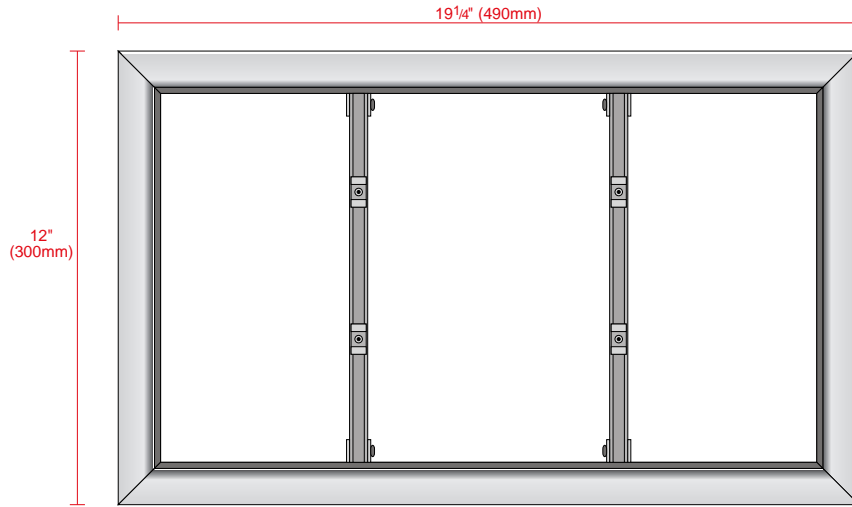

CONTENT OF SAMPLES (POLYLIGHT)

POLYLIGHT VERSION 100

VERSION 200 DOUBLE SIDE

VERSION 200 SINGLE SIDE

VERSION 100 SINGLE SIDE

VERSION 100 DOUBLE SIDE

LAMP HOLDER

MAIN FRAME CONNECTOR

FACE FRAME CONNECTOR