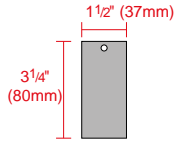

CONTENT OF SAMPLES (CHANNELTEX)

CHANNELTEX OPENER

DIRECTORY SYSTEM

SLIDING HOLDER

DOUBLE-SIDED SYSTEM