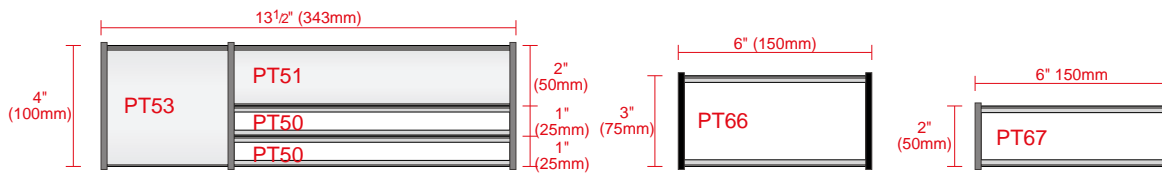

CONTENT OF SAMPLES (CHANNELTEX)

CHANNELTEX OPENER

DIRECTORY SYSTEM

SLIDING HOLDER

DOUBLE-SIDED SYSTEM