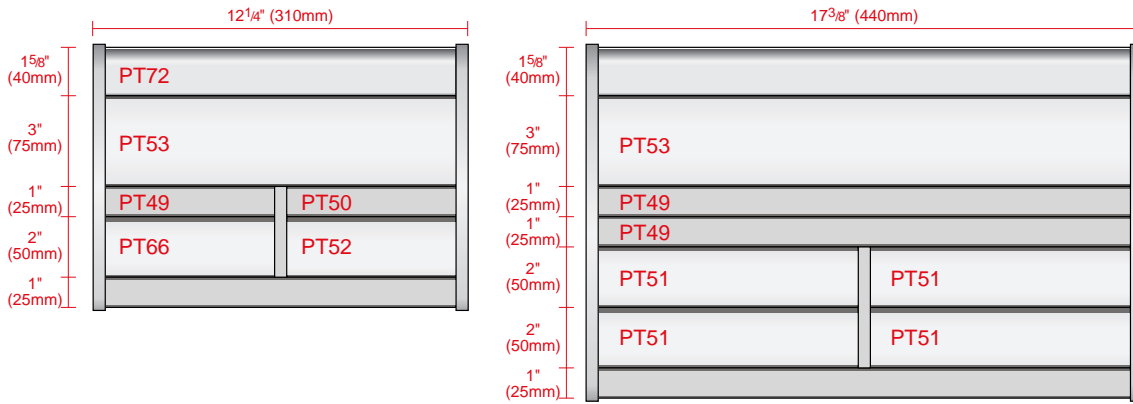

CONTENT OF SAMPLES (CHANNELTEX)

CHANNELTEX OPENER

DIRECTORY SYSTEM

SLIDING HOLDER

DOUBLE-SIDED SYSTEM